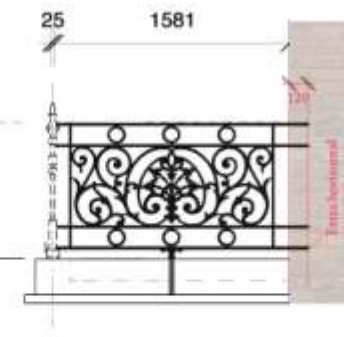

Technical drawing showing position of core drilling holes.

Peter Weldon Iron Designs Ltd. Tel: 0845 612 5746 www.peterweldon.co.uk  
copyright Peter Weldon

PLAN

. x4 posts  
. x4 panels 1529mm wide  
. x1 panel 1581mm wide

Balustrade during manufacture .  
Galvanised but not yet painted .

FRONT ELEVATION

SIDE ELEVATION

House in the area with original ironwork.

Ironwork by PWID installed.