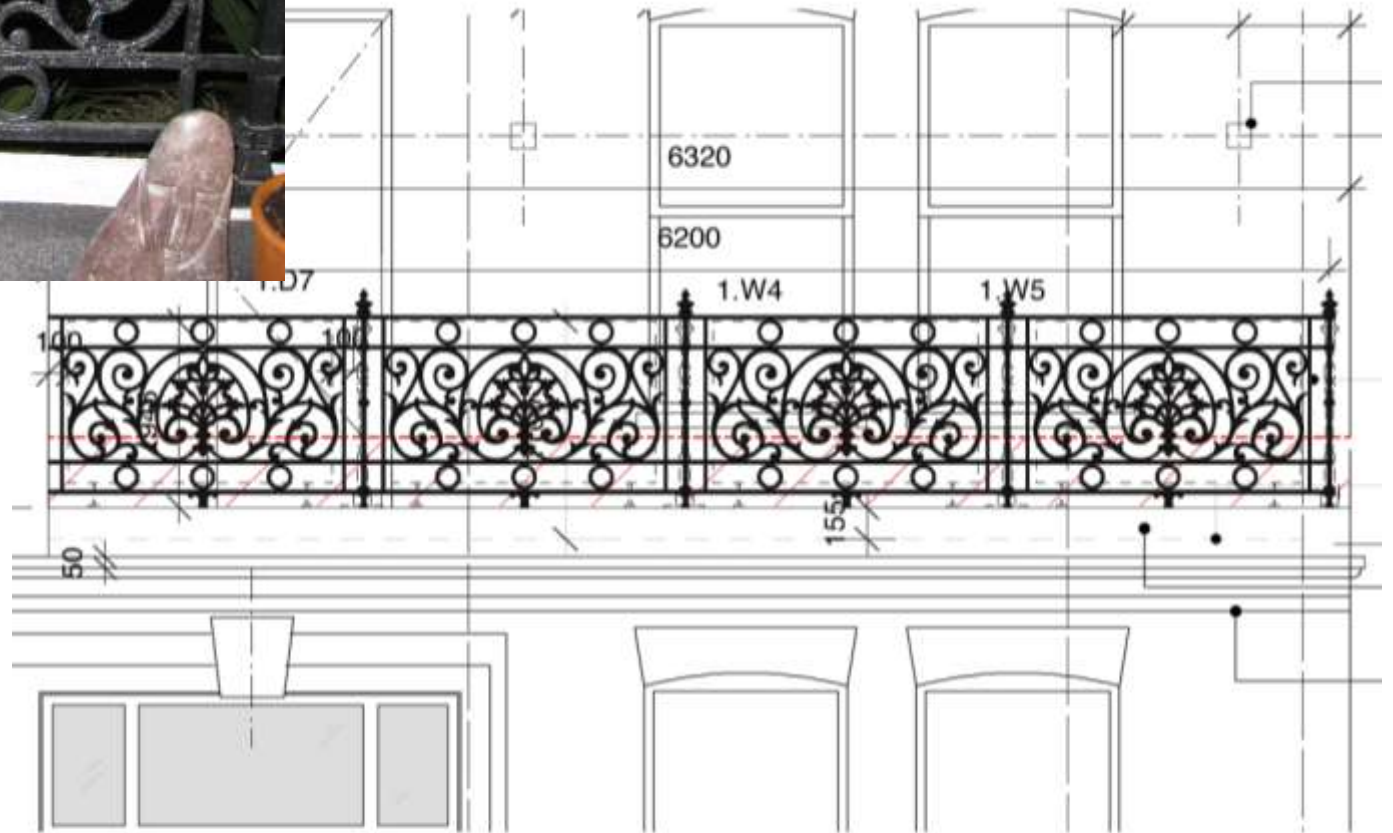

The following pages illustrate the process from design, to production and manufacture.

*Peter Weldon.*

Peter Weldon.

Replica balcony balustrade manufactured and installed by Peter Weldon Iron Designs.

Original balustrade in the neighbouring area.

Technical drawing showing position of core drilling holes.

Peter Weldon Iron Designs Ltd. Tel: 0845 612 5746 www.peterweldon.co.uk  
copyright Peter Weldon

PLAN

. x4 posts  
. x4 panels 1529mm wide  
. x1 panel 1581mm wide