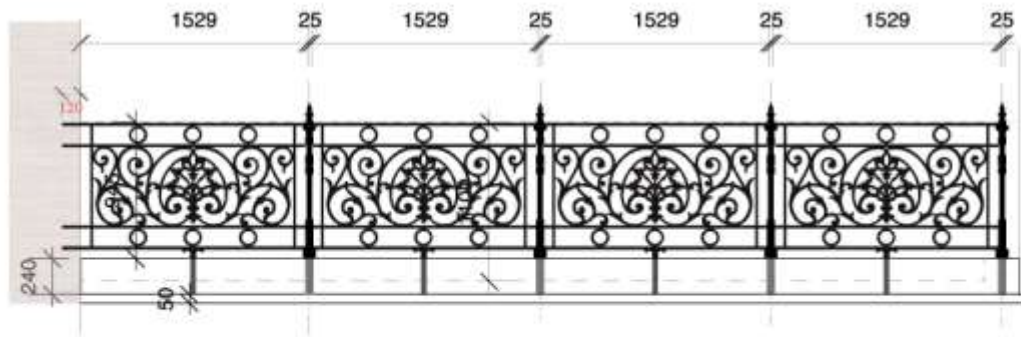

The following pages illustrate the process from design, to production and manufacture.

*Peter Weldon.*

Peter Weldon.

Replica balcony balustrade manufactured and installed by Peter Weldon Iron Designs.

Original balustrade in the neighbouring area.

Technical drawing showing position of core drilling holes.

Peter Weldon Iron Designs Ltd. Tel: 0845 612 5746 www.peterweldon.co.uk  
copyright Peter Weldon

PLAN

. x4 posts  
. x4 panels 1529mm wide  
. x1 panel 1581mm wide

Balustrade during manufacture .  
Galvanised but not yet painted .

FRONT ELEVATION

SIDE ELEVATION

House in the area with original ironwork.

Ironwork by PWID installed.