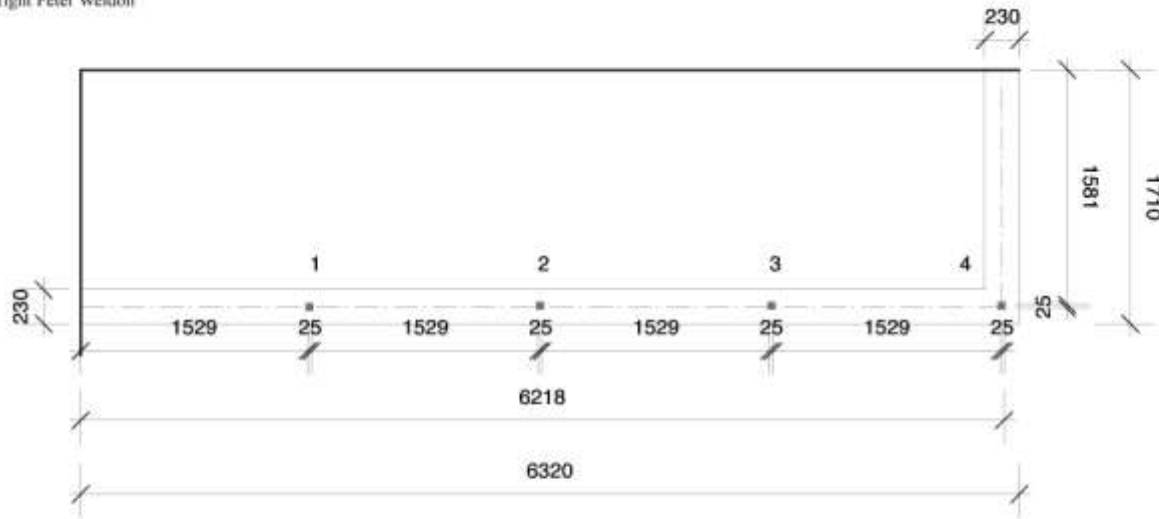

The following pages illustrate the process from design, to production and manufacture.

*Peter Weldon.*

Peter Weldon.

Replica balcony balustrade manufactured and installed by Peter Weldon Iron Designs.

Original balustrade in the neighbouring area.

Technical drawing showing position of core drilling holes.

Peter Weldon Iron Designs Ltd. Tel: 0845 612 5746 www.peterweldon.co.uk  
copyright Peter Weldon

PLAN

. x4 posts  
. x4 panels 1529mm wide  
. x1 panel 1581mm wide